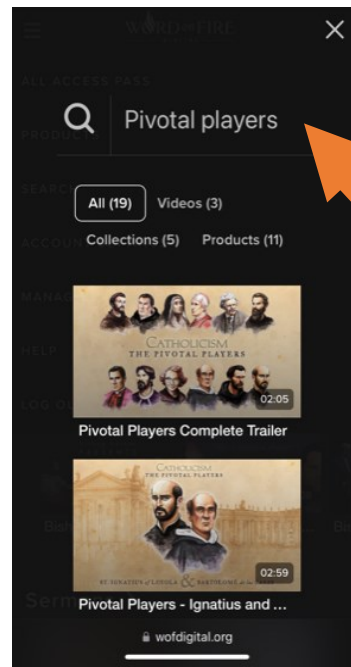

Photo Tutorial for accessing Word on Fire Engage (St. Catherine of Siena as example)

The following images are screen shots from the mobile application; a desktop version will look a little different.

STEP 1

Sign into your Flocknote account, click the **Visit WoFDigital.org** button

STEP 4

Type "Pivotal Players"

STEP 2

Click the Menu button

STEP 5

Scroll to find St. Catherine of Siena (fourth image from the bottom), then click image