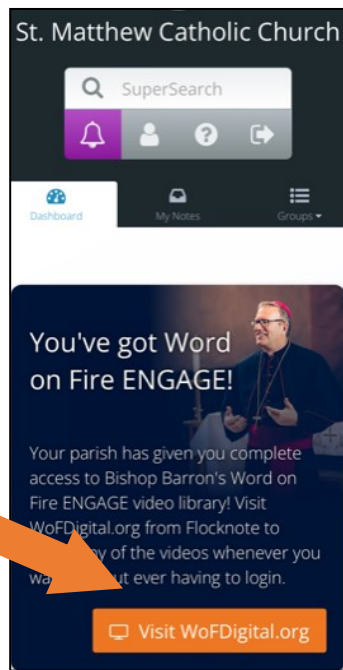

Photo Tutorial for accessing Word on Fire Engage (St. Catherine of Siena as example)

The following images are screen shots from the mobile application; a desktop version will look a little different.

STEP 1

Sign into your Flocknote account, click the **Visit WoFDigital.org** button

STEP 4

Type "Pivotal Players"

STEP 2

Click the Menu button

STEP 5

Scroll to find St. Catherine of Siena (fourth image from the bottom), then click image