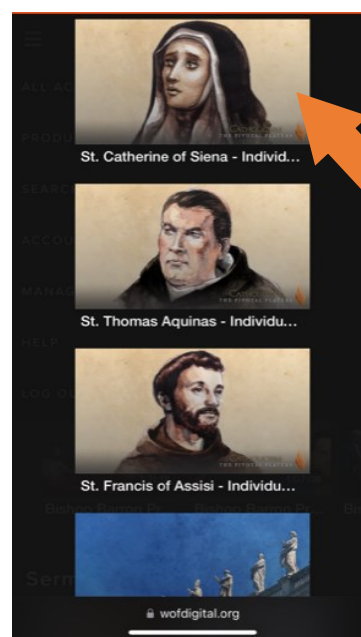

Photo Tutorial for accessing Word on Fire Engage (St. Catherine of Siena as example)

The following images are screen shots from the mobile application; a desktop version will look a little different.

STEP 1

Sign into your Flocknote account, click the **Visit WoFDigital.org** button

STEP 4

Type "Pivotal Players"

STEP 2

Click the Menu button

STEP 5

Scroll to find St. Catherine of Siena (fourth image from the bottom), then click image

STEP 3

Click "Search"

STEP 6

There will be two St. Catherine of Siena selections to choose from - choose the bottom one (the free one)